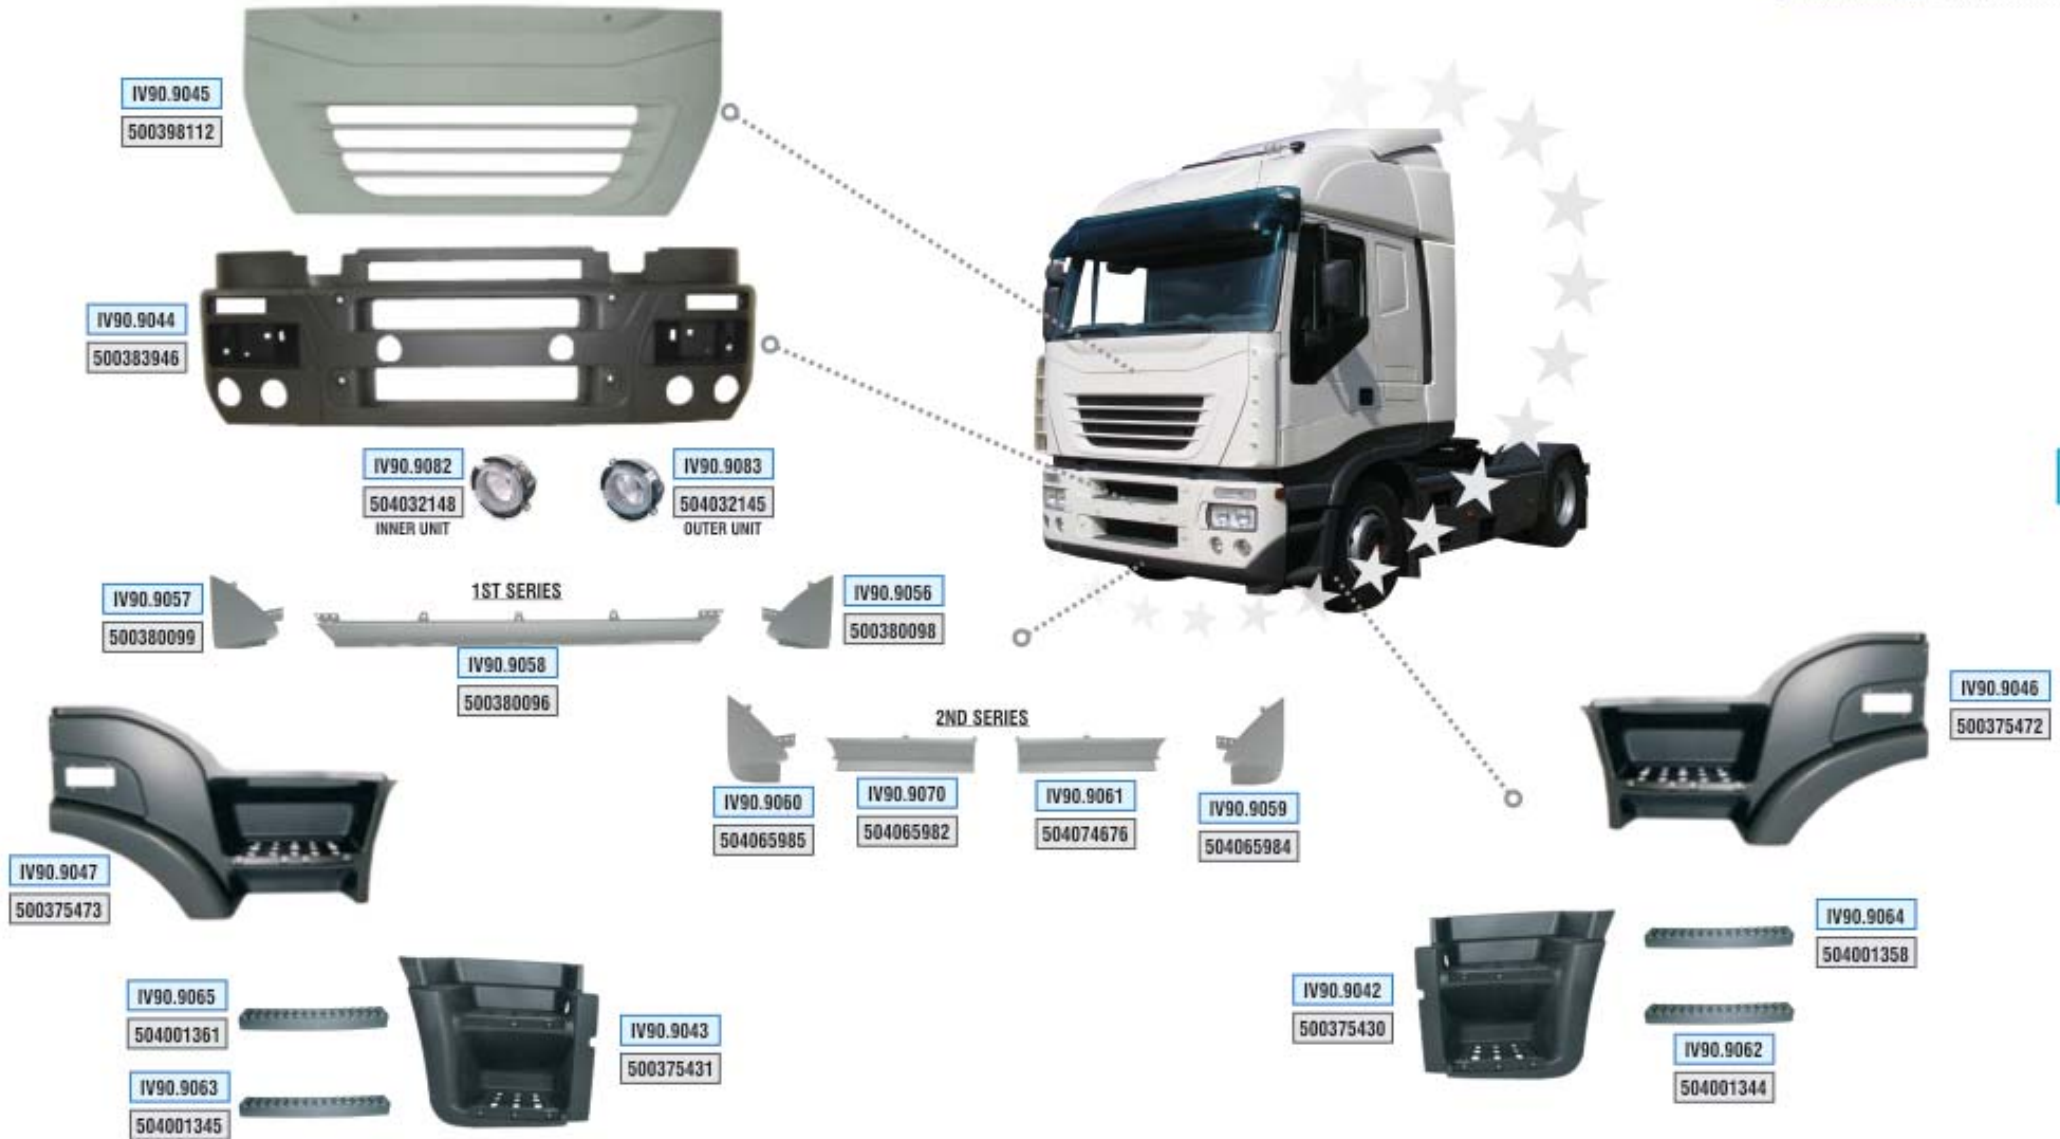

**CABIN & BODY PARTS**

**FOR IVECO**

**CABIN & BODY PARTS FOR IVECO**

**STRALIS AD/AT**

Kahveci Ref.    Oem Ref.

**CABIN & BODY PARTS FOR IVECO**

**STRALIS AS**

Kahveci Ref.    Oem Ref.

**CABIN & BODY PARTS FOR IVECO**

**120 EURO CARGO**

Kahveci Ref.    Oem Ref.

IV90.9035

IV90.9021  
8143812

IV90.9011  
8142413

IV90.9020  
8143813

IV90.9048  
1908808

IV90.9049  
1908807

IV90.9009  
500317956

IV90.9008  
500317137

IV90.9010  
500318079

**CABIN & BODY PARTS FOR IVECO**

**440 EUROSTAR**

Kahveci Ref.    Oem Ref.

IV90.9031  
99805627

Kahveci Ref.    Oem Ref.

Kahveci Ref. Oem Ref.

**Kahveci Otomotiv**  
EURO TRUCK BODY PARTS